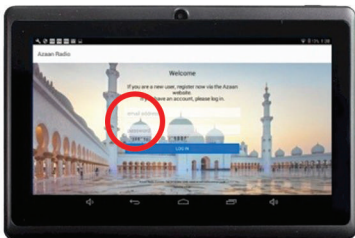

Azaan App will automatically start after 1 min (enter email address and password that you provided when you registered)

3