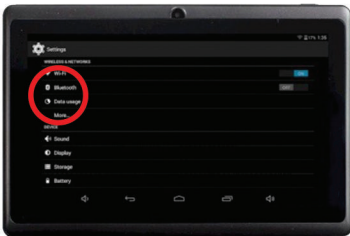

# DR-1000 Azaan Digital Receiver

## QUICK SETUP GUIDE

**IMPORTANT:** Make sure you register first.

Turn On Digital Broadcast Receiver (press and hold power button for 2-3 seconds).

1

The Digital Broadcast receiver will automatically display the settings menu, select WIFI (enter your password) then connect to your router.